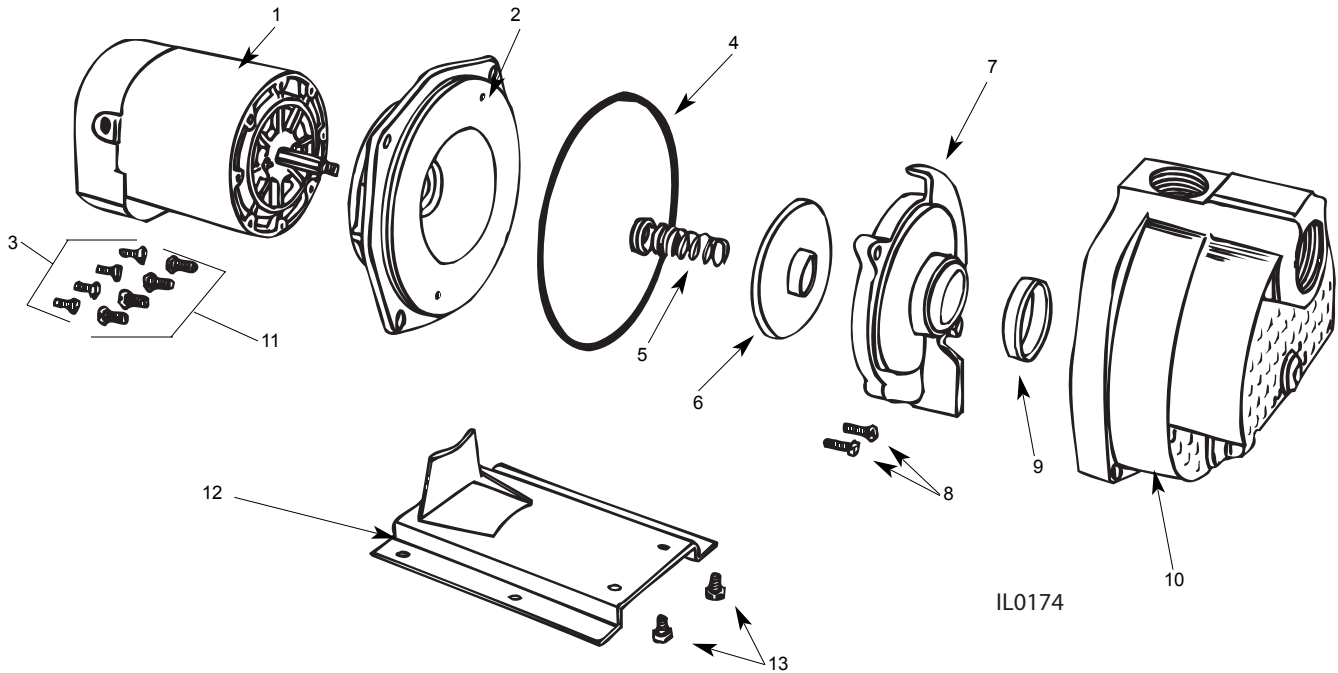

SELF-PRIMER PUMP REPAIR PARTS "SPJ" SERIES (For Pricing Refer To Repair Parts Price List)

		HORSEPOWER	3/4	1	1-1/2	2	3
ITEM	SINGLE PHASE	MODEL NO.			SPJ15P1		
	THREE PHASE		SPJ07P1	SPJ10P1	SPJ15B1	SPJ20B1	SPJ30B1
	DESCRIPTION		PART NO.	QTY.			
1	Motor, Nema J - 1 PH		94J107	94J110	94J115	94J120	94J630
1	Motor, Nema J - 3 PH		94J307	94J310	94J315	94J320	94J330
	Motor Access Cover	136132R	1	1	1	1	1
‡	Screw, Access Cover	136133	2	2	2	2	2
‡	Slinger, Washer	126905	1	1	1	1	1
2	Mounting Ring	133904	1	1	1	1	1
3	Hex Hd. Cap Screws 3/8 x 3/4"	*	4	4	4	4	4
4	Ring, Square Cut	133261	1	1	1	1	1
5	Seal, Rotary w/Spring	131100	1	1	1	1	1
6	Impeller, Plastic "P" Models		133646	135620	134138	—	—
6	Impeller, Brass "B" Models		—	—	133253	133255	138056
7	Diffuser w/ Insert	136469†	1	1	1	1	1
8	Hex Hd. Cap Screws 1/4 x 1"	*	2	2	2	2	2
9	Rubber Diffuser	133260	1	1	1	1	1
10	Pump Body	133362	1	1	1	1	1
11	Hex Hd. Cap Screws 7/16 x 1"	*	4	4	4	4	4
12	Base	134217	1	1	1	1	1
13	Hex Hd. Cap Screws 3/8 x 1/2"	*	2	2	2	2	1

(*) Standard hardware item
 (‡) Not shown
 (†) Diffuser w/ 134240 Insert